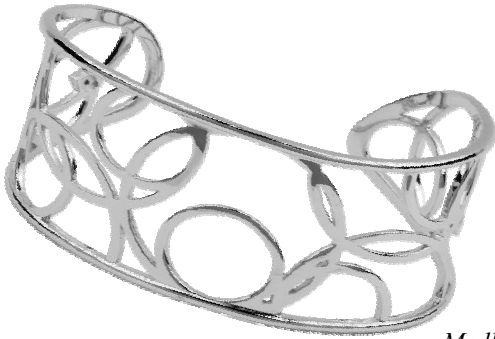

Watch Our Online Video

See our exclusive line of
Diamond Engagement Rings with a 360° view
www.desjewelers.com

ELLE

JEWELRY

As Seen as in *Elle Magazine*

Medley Cuff

*Celebrate
with silver*

Pendants • Earrings • Bracelets • Necklaces

Sterling Silver Jewelry with a Signature Ruby
Symbolizing Strength & Inner Beauty

Starting at \$80

De'S Jewelers

(845) 452-0026 • Poughkeepsie Plaza • www.desjewelers.com